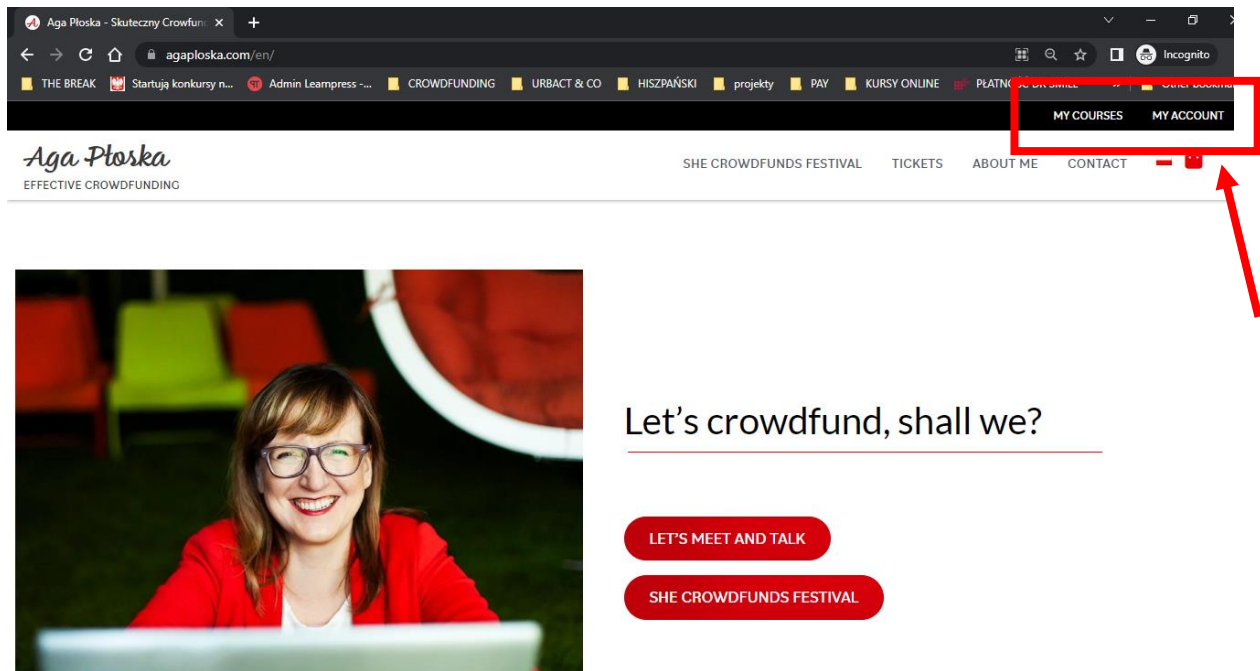

Logging to your account and access the materials – MANUAL

You have 3 ways to log in and access your materials

1. From www.shecrowdfunds.com

Go to www.shecrowdfunds.com and click “ACCESS YOUR TICKET”

You will be directed to the login page, just use the login & password created when you bought the ticket.

Username or email *

Password *

Remember me

[LOGIN](#)

[Lost your password?](#)

2. Access from the shop page

Go to <https://www.agaploska.com/en/> and access your account from the header menu

3. Access from the confirmation e-mail while buying a ticket