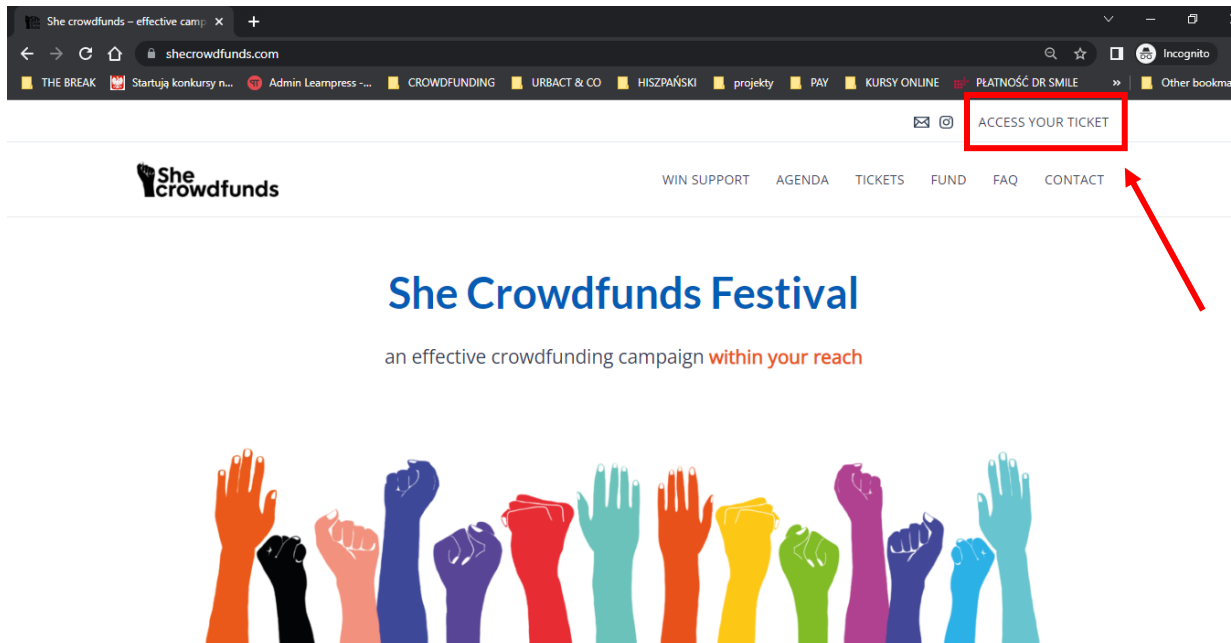

Logging to your account and access the materials – MANUAL

You have 3 ways to log in and access your materials

1. From www.shecrowdfunds.com

Go to www.shecrowdfunds.com and click “ACCESS YOUR TICKET”

You will be directed to the login page, just use the login & password created when you bought the ticket.